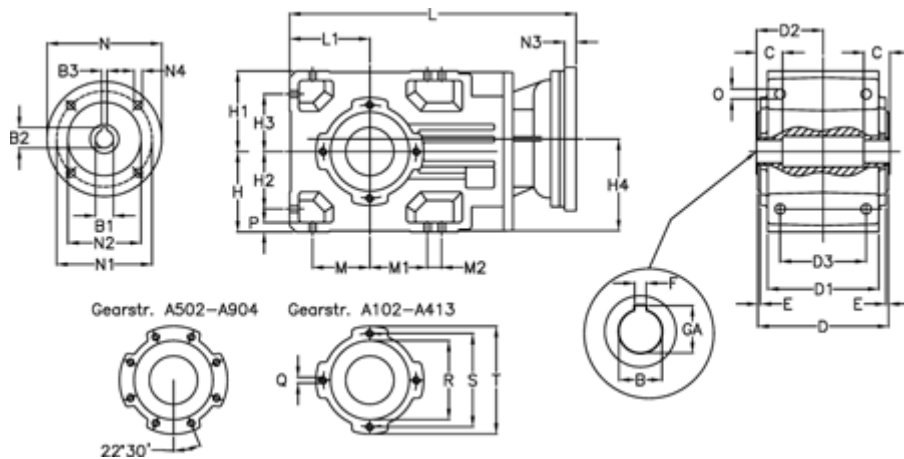

Article number: 29600104544230
 Description: Bevel helical gearbox
 A102UH30-45,4-P80B5

Measures

B = 30	D3 = 75	H3 = 50.0	N1 = 165	S = 100
B1 = 19	Description = A102UH30-xx-P80 B5	H4 = 83.0	N2 = 130	T = 120
B2 = 21.8	E = 3.0	L = 302.0	N3 = 0	
B3 = 6	F = 8	L1 = 70	N4 = M10x12	
C = 18	GA = 33.3	M = 50.0	O = 9.5	
D = 117	H = 70	M1 = 50.0	P = 9	
D1 = 95	H1 = 70	M2 = 0	Q = M8x12	
D2 = 60.0	H2 = 50.0	N = 200	R = 80	